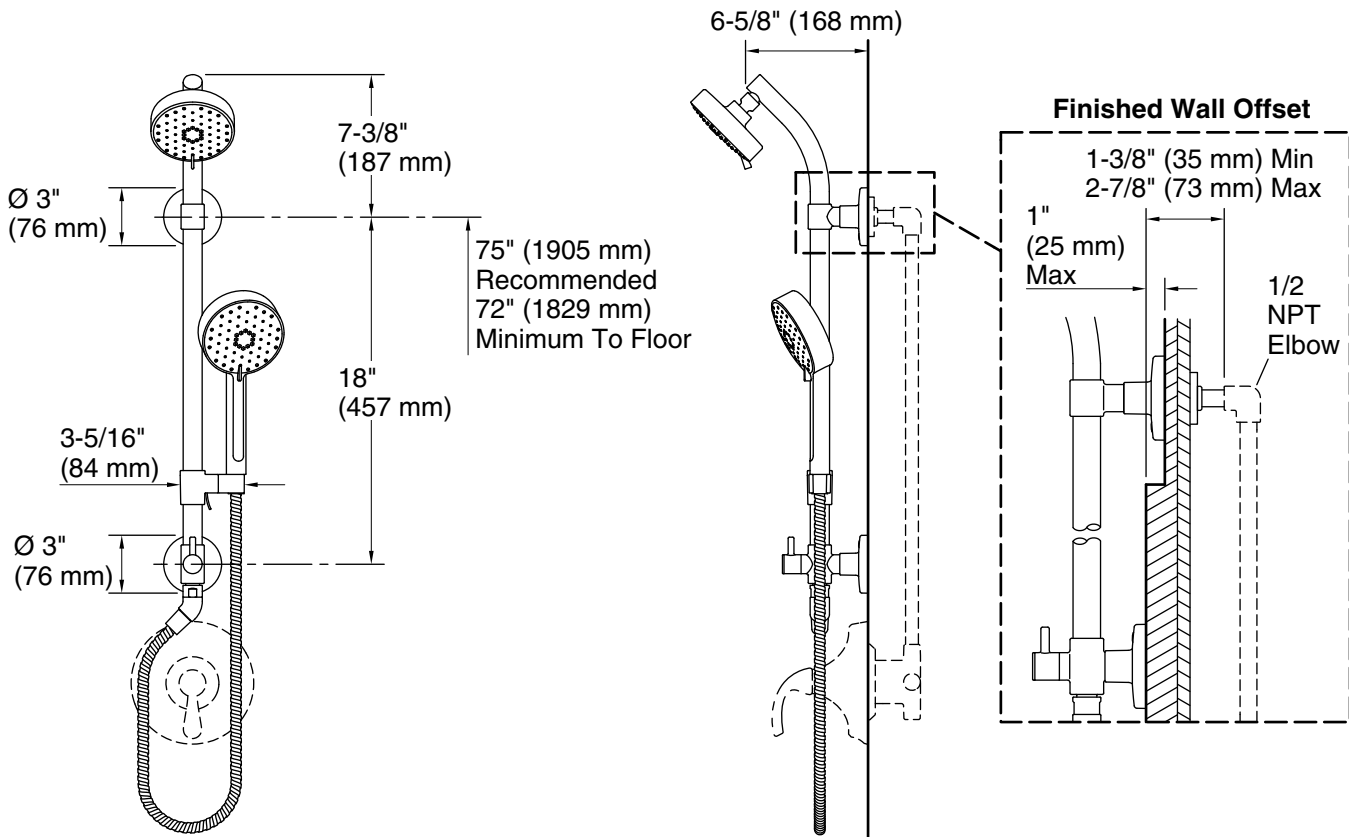

Features

- Advanced spray engine provides three alternate experiences: wide coverage, intense drenching, and targeted spray
- Wide coverage spray produces an encompassing spray for everyday use
- Intense drenching spray delivers a forceful spray ideal for rinsing shampoo from hair
- Targeted spray is a focused stream for targeting sore muscles or use as a utility spray
- Pause feature temporarily pauses water flow to conserve water while you lather, shave, or shampoo
- Thumb tab allows for a smooth transition between sprays
- MasterClean™ sprayface features an easy-to-clean surface that withstands mineral buildup and maximizes spray performance
- 2.5 gpm (9.5 lpm) maximum flow rate at 45 psi (3.1 bar)
- Slidebar bracket allows you to adjust height and angle of handshower
- Diverter at base of column makes for easy toggling between handshower and showerhead

Material

- Durable material construction
- KOHLER® finishes resist corrosion and tarnishing

Installation

- Shower-only wall-mount installation
- Installs in less than 60 minutes without changes to in-wall plumbing (subject to condition of existing installation)
- May require additional service parts based on installation type (see installation guide for details)
- Includes an adapter that will fit with most installations but may require K-1194630, K-1187917 or K-1194302

Color	Code	Description
	CP	Polished Chrome
	BN	Vibrant® Brushed Nickel
	BL	Matte Black

Technical Information

All product dimensions are nominal.

Handshower:

Rated maximum flow: 2.5 gal/min (9.5 l/min)

Pressure: 45 psi (3.1 bar)

Showerhead/Body Spray:

Rated maximum flow: 2.5 gal/min (9.5 l/min)

Pressure: 45 psi (3.1 bar)

Notes

Install this product in accordance with the installation instructions.

ADA compliant when installed to the specific requirements of these regulations.